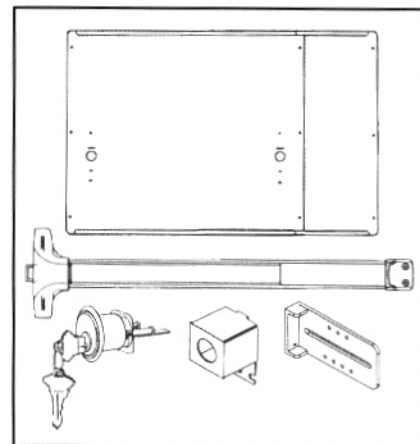

Panic Exit Hardware Complete Kit With Lock Box

6040

Patent Pending

Deluxe Exit Bar Kit

Kit includes the following:

- Surface mount exit bar #6000
- Mounting plate 24" tall, adjustable from 32" to 54" gate frame
- Lock box
- Keyed cylinder with 2 keys
- Adjustable receiver bracket for 3" O.D. post with strike
- Pre-drilled holes for exit bar
- Stainless steel tek-screws and fasteners

Description	Part no.	Weight ea.		
Deluxe Kit - Silver Plate	6040-S	41 lbs.		
Deluxe Kit - Black Plate	6040-B	41 lbs.		

6045

Patent Pending

Superior Exit Bar Kit

Kit includes the following:

- "Detex" surface mounted exit bar #6003 or #6004
- Mounting plate 24" tall, adjustable from 32" to 54" gate frame
- Lock box
- Keyed cylinder with 2 keys
- Adjustable receiver bracket for 3" O.D. post with strike
- Pre-drilled holes for exit bar
- Stainless steel tek-screws and fasteners

Description	Part no.	Weight ea.		
Superior Kit - 36" Bar - Silver Plate	6045-S36	44 lbs.		
Superior Kit - 48" Bar - Silver Plate	6045-S48	44 lbs.		
Superior Kit - 36" Bar - Black Plate	6045-B36	44 lbs.		
Superior Kit - 48" Bar - Black Plate	6045-B48	44 lbs.		

6047

Patent Pending

Superior Exit Bar Kit With Alarm

Kit includes the following:

- "Detex" surface mounted exit bar with alarm #6006 or #6008
- Mounting plate 24" tall, adjustable from 32" to 54" gate frame
- Lock box
- Keyed cylinder with 2 keys
- Adjustable receiver bracket for 3" O.D. post with strike
- Pre-drilled holes for exit bar
- Stainless steel tek-screws and fasteners