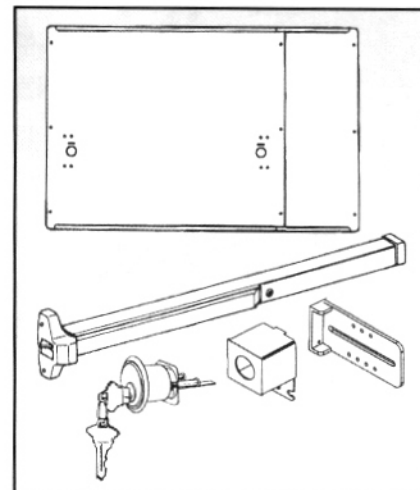

Panic Exit Hardware Complete Kit With Lock Box

6040

Patent Pending

Deluxe Exit Bar Kit

Kit includes the following:

- Surface mount exit bar #6000
- Mounting plate 24" tall, adjustable from 32" to 54" gate frame
- Lock box
- Keyed cylinder with 2 keys
- Adjustable receiver bracket for 3" O.D. post with strike
- Pre-drilled holes for exit bar
- Stainless steel tek-screws and fasteners

Description	Part no.	Weight ea.		
Deluxe Kit - Silver Plate	6040-S	41 lbs.		
Deluxe Kit - Black Plate	6040-B	41 lbs.		

6045

Patent Pending

Superior Exit Bar Kit

Kit includes the following:

- "Detex" surface mounted exit bar #6003 or #6004
- Mounting plate 24" tall, adjustable from 32" to 54" gate frame
- Lock box
- Keyed cylinder with 2 keys
- Adjustable receiver bracket for 3" O.D. post with strike
- Pre-drilled holes for exit bar
- Stainless steel tek-screws and fasteners

6047

Patent Pending

Superior Exit Bar Kit With Alarm

Kit includes the following:

- "Detex" surface mounted exit bar with alarm #6006 or #6008
- Mounting plate 24" tall, adjustable from 32" to 54" gate frame
- Lock box
- Keyed cylinder with 2 keys
- Adjustable receiver bracket for 3" O.D. post with strike
- Pre-drilled holes for exit bar
- Stainless steel tek-screws and fasteners