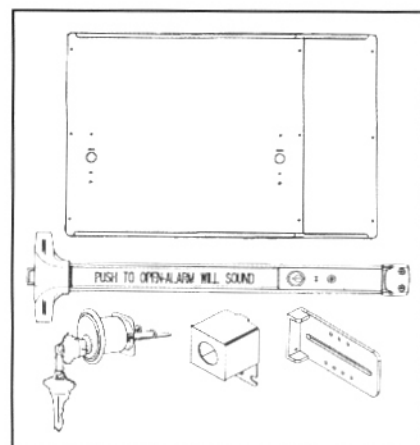

Panic Exit Hardware Complete Kit With Lock Box

6040

Patent Pending

Deluxe Exit Bar Kit

Kit includes the following:

- Surface mount exit bar #6000
- Mounting plate 24" tall, adjustable from 32" to 54" gate frame
- Lock box
- Keyed cylinder with 2 keys
- Adjustable receiver bracket for 3" O.D. post with strike
- Pre-drilled holes for exit bar
- Stainless steel tek-screws and fasteners

Description	Part no.	Weight ea.		
Deluxe Kit - Silver Plate	6040-S	41 lbs.		
Deluxe Kit - Black Plate	6040-B	41 lbs.		

6045

Patent Pending

Superior Exit Bar Kit

Kit includes the following:

- "Detex" surface mounted exit bar #6003 or #6004
- Mounting plate 24" tall, adjustable from 32" to 54" gate frame
- Lock box
- Keyed cylinder with 2 keys
- Adjustable receiver bracket for 3" O.D. post with strike
- Pre-drilled holes for exit bar
- Stainless steel tek-screws and fasteners

6047

Patent Pending

Superior Exit Bar Kit With Alarm

Kit includes the following:

- "Detex" surface mounted exit bar with alarm #6006 or #6008
- Mounting plate 24" tall, adjustable from 32" to 54" gate frame
- Lock box
- Keyed cylinder with 2 keys
- Adjustable receiver bracket for 3" O.D. post with strike
- Pre-drilled holes for exit bar
- Stainless steel tek-screws and fasteners

Description	Part no.	Weight ea.		
Superior w/alarm - 36" Bar - Silver Plate	6047-S36	46 lbs.		
Superior w/alarm - 48" Bar - Silver Plate	6047-S48	46 lbs.		
Superior w/alarm - 36" Bar - Black Plate	6047-B36	46 lbs.		
Superior w/alarm - 48" Bar - Black Plate	6047-B48	46 lbs.		