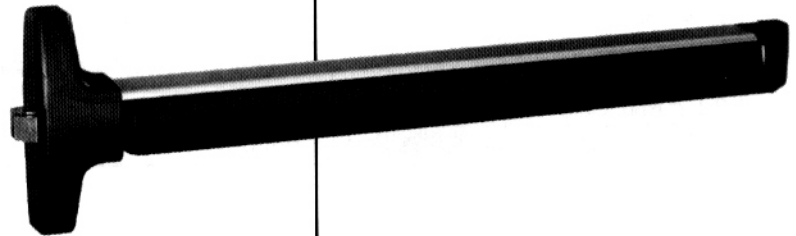

Panic Exit Hardware BAR ONLY

6000

Surface Mount Exit Bar

Reversible

Release activates at 8 lbs. of touch pressure

Eliminates pinching fingers anywhere on bar

Hex key dogging device

Dead latch

Painted aluminum finish

Description	Part no.	Weight ea.		
Surface Mount Exit Bar	6000	10 lbs.		

6003 – 36" 6004 – 48"

"Detex" Surface Mount Exit Bar

Reversible

Hex key dogging device

Stainless steel latch mechanism

Anodized aluminum bar

Black ABS cover on head and push bar

Weather resistant

Description	Part no.	Weight ea.		
Detex 36" Exit Bar	6003	14 lbs.		
Detex 48" Exit Bar	6004	16 lbs.		

6006 – 36" 6008 – 48"

"Detex" Surface Mount Exit Bar with Alarm

Reversible

Hex key dogging device

Stainless steel latch mechanism

Anodized aluminum bar

Black ABS cover on head and push bar

Weather resistant

Approximately 100db alarm

Powered by a 9 volt battery