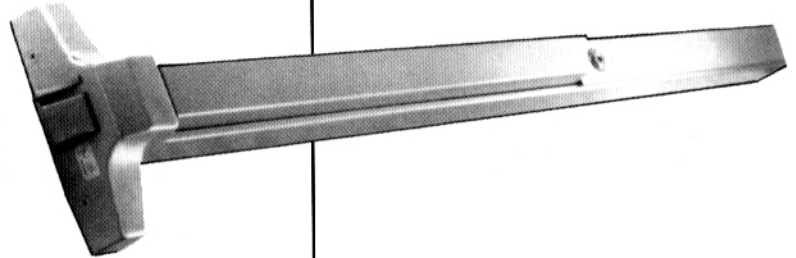

Panic Exit Hardware BAR ONLY

6000

Surface Mount Exit Bar

Reversible

Release activates at 8 lbs. of touch pressure

Eliminates pinching fingers anywhere on bar

Hex key dogging device

Dead latch

Painted aluminum finish

Description	Part no.	Weight ea.		
Surface Mount Exit Bar	6000	10 lbs.		

6003 – 36" 6004 – 48"

"Detex" Surface Mount Exit Bar

Reversible

Hex key dogging device

Stainless steel latch mechanism

Anodized aluminum bar

Black ABS cover on head and push bar

Weather resistant

Description	Part no.	Weight ea.		
Detex 36" Exit Bar	6003	14 lbs.		
Detex 48" Exit Bar	6004	16 lbs.		

6006 – 36" 6008 – 48"

"Detex" Surface Mount Exit Bar with Alarm

Reversible

Hex key dogging device

Stainless steel latch mechanism

Anodized aluminum bar

Black ABS cover on head and push bar

Weather resistant

Approximately 100db alarm

Powered by a 9 volt battery