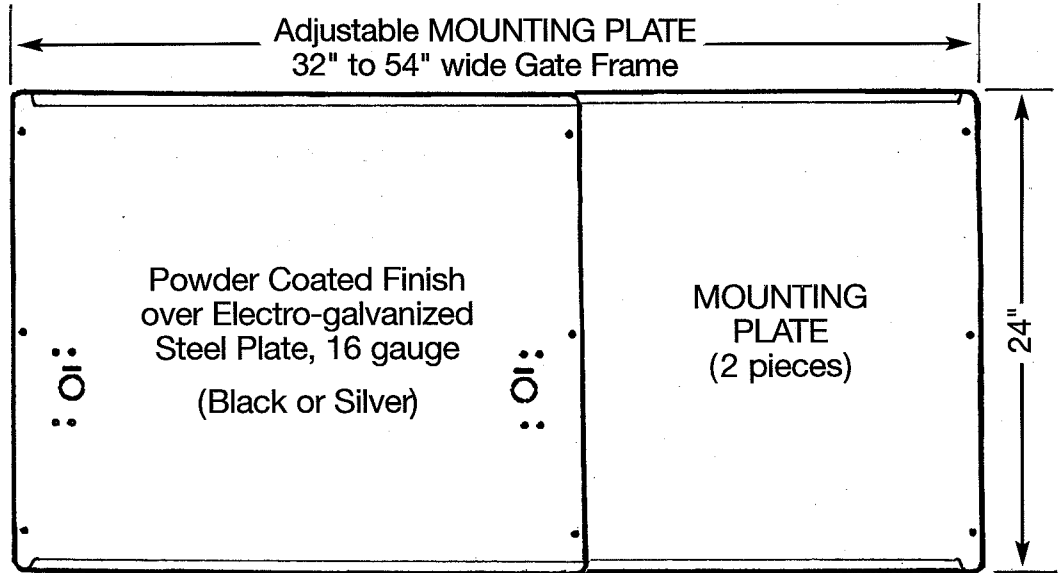

EXIT DOOR HARDWARE

CHAIN LINK GATE - OR - ORNAMENTAL GATE

EXIT DOOR HARDWARE		 1-800-888-9768 www.dacindustries.com
JOB / PROJECT	DATE	
		_____ OF _____