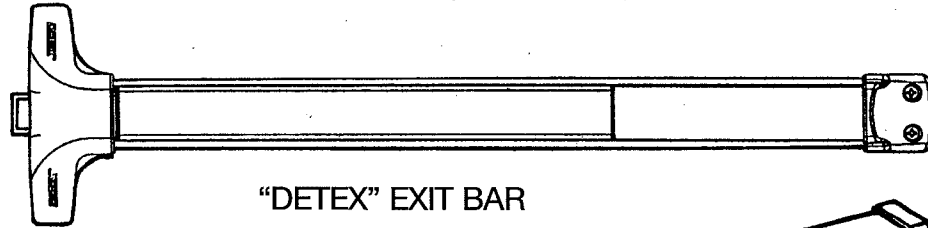

EXIT DOOR HARDWARE

CHAIN LINK GATE - OR - ORNAMENTAL GATE

EXIT DOOR HARDWARE		 1-800-888-9768 www.dacindustries.com
JOB / PROJECT	DATE	
		_____ OF _____