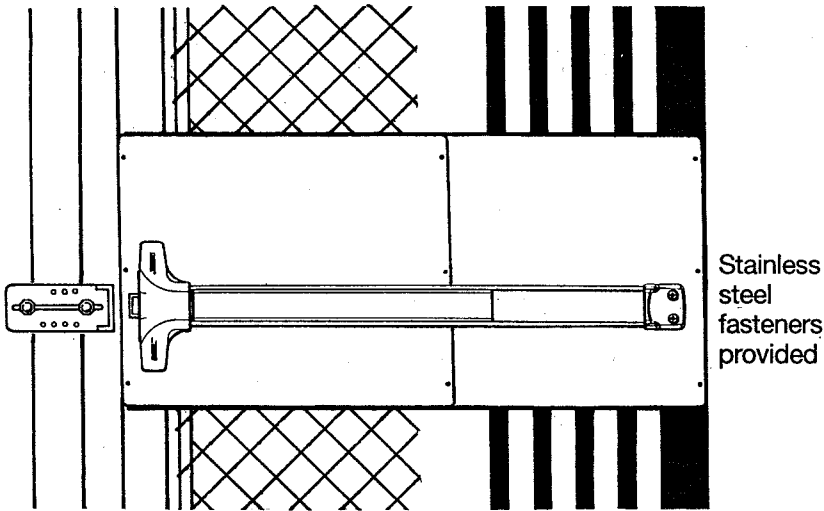

EXIT DOOR HARDWARE

CHAIN LINK GATE - OR - ORNAMENTAL GATE

EXIT DOOR HARDWARE		 1-800-888-9768 www.dacindustries.com
JOB / PROJECT	DATE	
		_____ OF _____