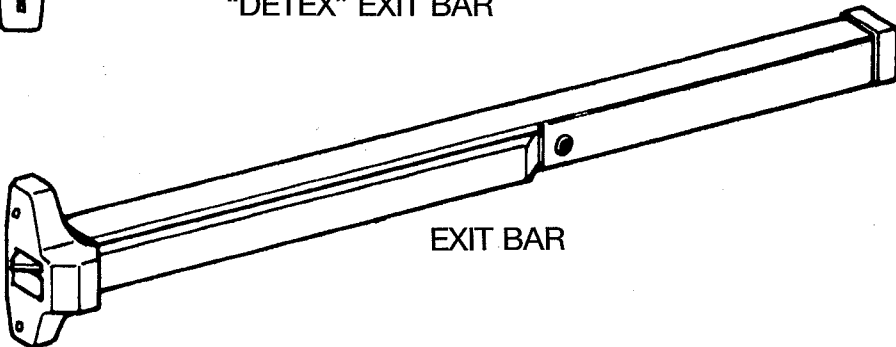

EXIT DOOR HARDWARE

CHAIN LINK GATE - OR - ORNAMENTAL GATE

EXIT DOOR HARDWARE		 1-800-888-9768 www.dacindustries.com
JOB / PROJECT	DATE	
		_____ OF _____