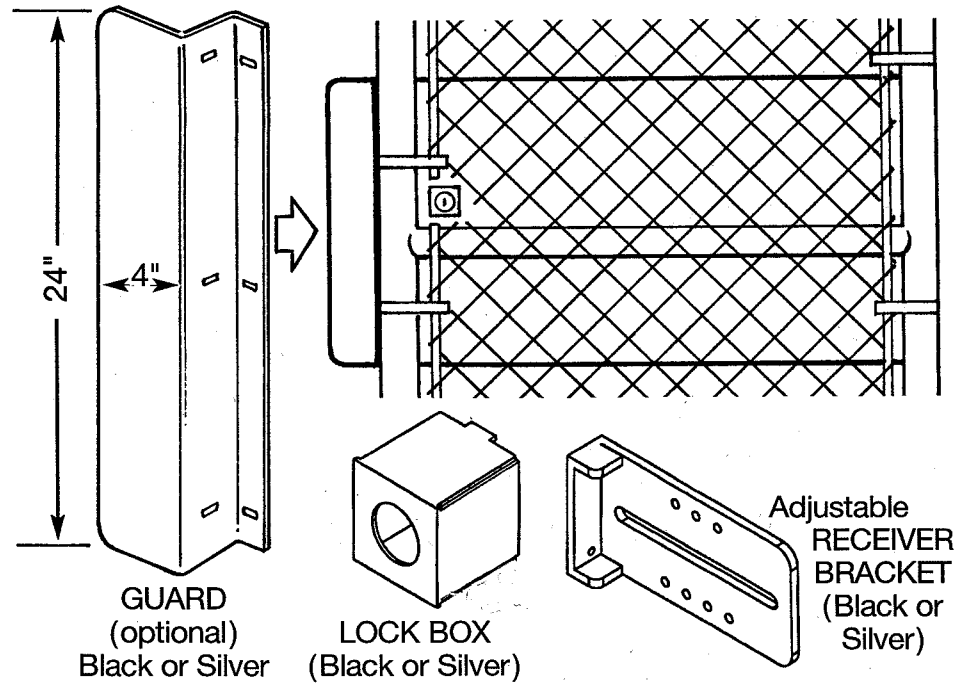

EXIT DOOR HARDWARE

CHAIN LINK GATE - OR - ORNAMENTAL GATE

EXIT DOOR HARDWARE		 1-800-888-9768 www.dacindustries.com
JOB / PROJECT	DATE	
		_____ OF _____