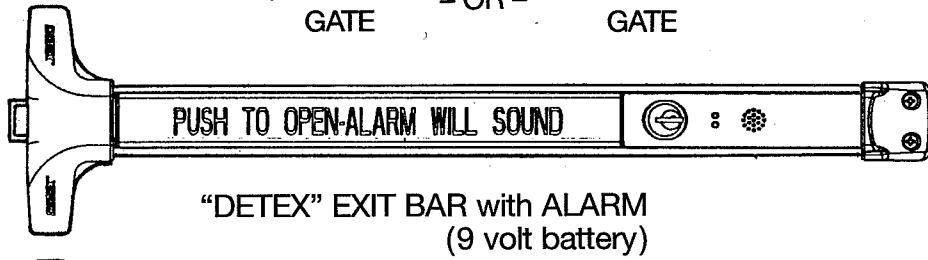

EXIT DOOR HARDWARE

CHAIN LINK GATE - OR - ORNAMENTAL GATE

EXIT DOOR HARDWARE		 1-800-888-9768 www.dacindustries.com
JOB / PROJECT	DATE	
		_____ OF _____